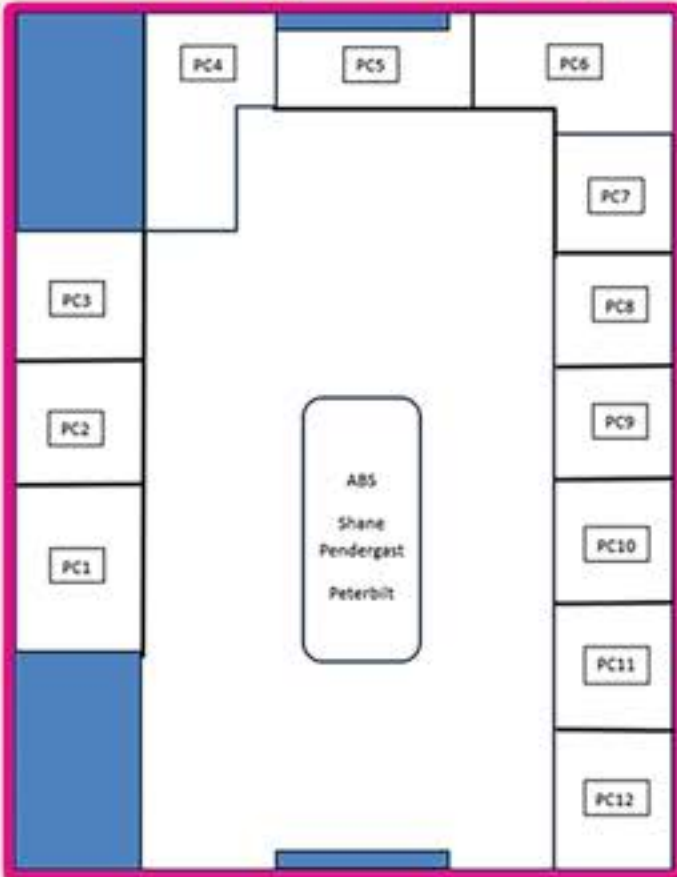

*Philip Charley Pavilion

- 1 Model Truck Display
- 2 Auslowe Model Accessories
- 3 V-Daq
- 4 One by Mel
- 5 Iconic Replicas
- 6 Crane Safety Products
- 7 Navman
- 8 Australian Footy Shorts
- 9 BP Enterprises - Painpod
- 10 Logmaster
- 11 Kenny Mack Truck Models
- 12 Truckin Culture

Sydney TRUCKFEST

← Event Parking →

Information Sessions

Back to the Woolsheds

VINTAGE TRUCK DISPLAY

PCP+

KIDS RIDES

SILVERBACK SHOW'N'SHINE

GATES OPEN
9 AM FRIDAY-SUNDAY
GATES CLOSE
9 PM FRIDAY & SATURDAY
END OF SHOW 5 PM SUNDAY

- | | | | |
|---|------------------------------|----------------------------|---|
| 1 Silverback Armour | 9 Gilbert & Roach | 17 GRS Towing | 25 Select Blue |
| 2 Truckmate | 10 Premier One | 18 West-Trans Equipment | 26 Rhino Guards |
| 3 DA Campbell | 11 DJF Truck Parts Australia | 19 Copy Southbound Podcast | 27 Borcat Trailers |
| 4 Kevin Waters Towing | 12 Finlease | 20 Armoury Group | 28 Feathers Heavy Vehicle Smash Repairs |
| 5 Drake Collectables | 13 Park Fuels | 21 NTI Insurance | 29 Divall's Earthmoving & Bulk Haulage Transport Simulator/Rod Hannifey |
| 6 Filters & More/Hawkesbury Truck Tyres | 14 H&I Training | 22 Lelox | 30 Moore Truck Parts |
| 7 Truckin Life | 15 Strap N Go | 23 Grant Trailers | 31 National Heavy Vehicle Regulator |
| 8 All American Custom Chrome | 16 Omikron Products | 24 Windsor Truck Bits | |